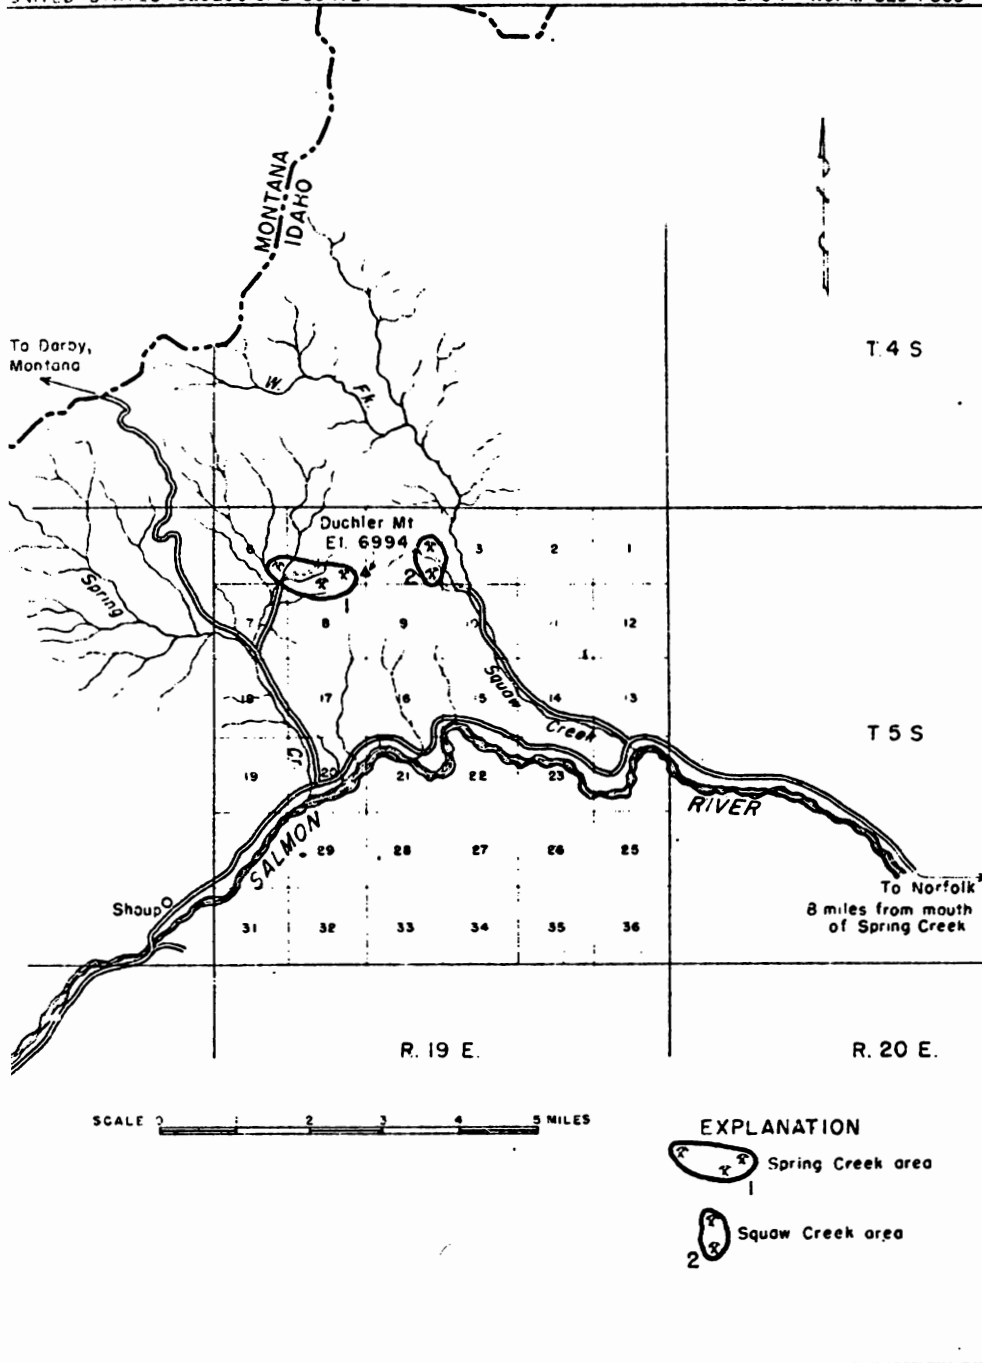

2573a

SPRING CREEK AND SQUAW CREEK MONAZITE OCCURRENCES
LEMHI COUNTY, IDAHO

75458